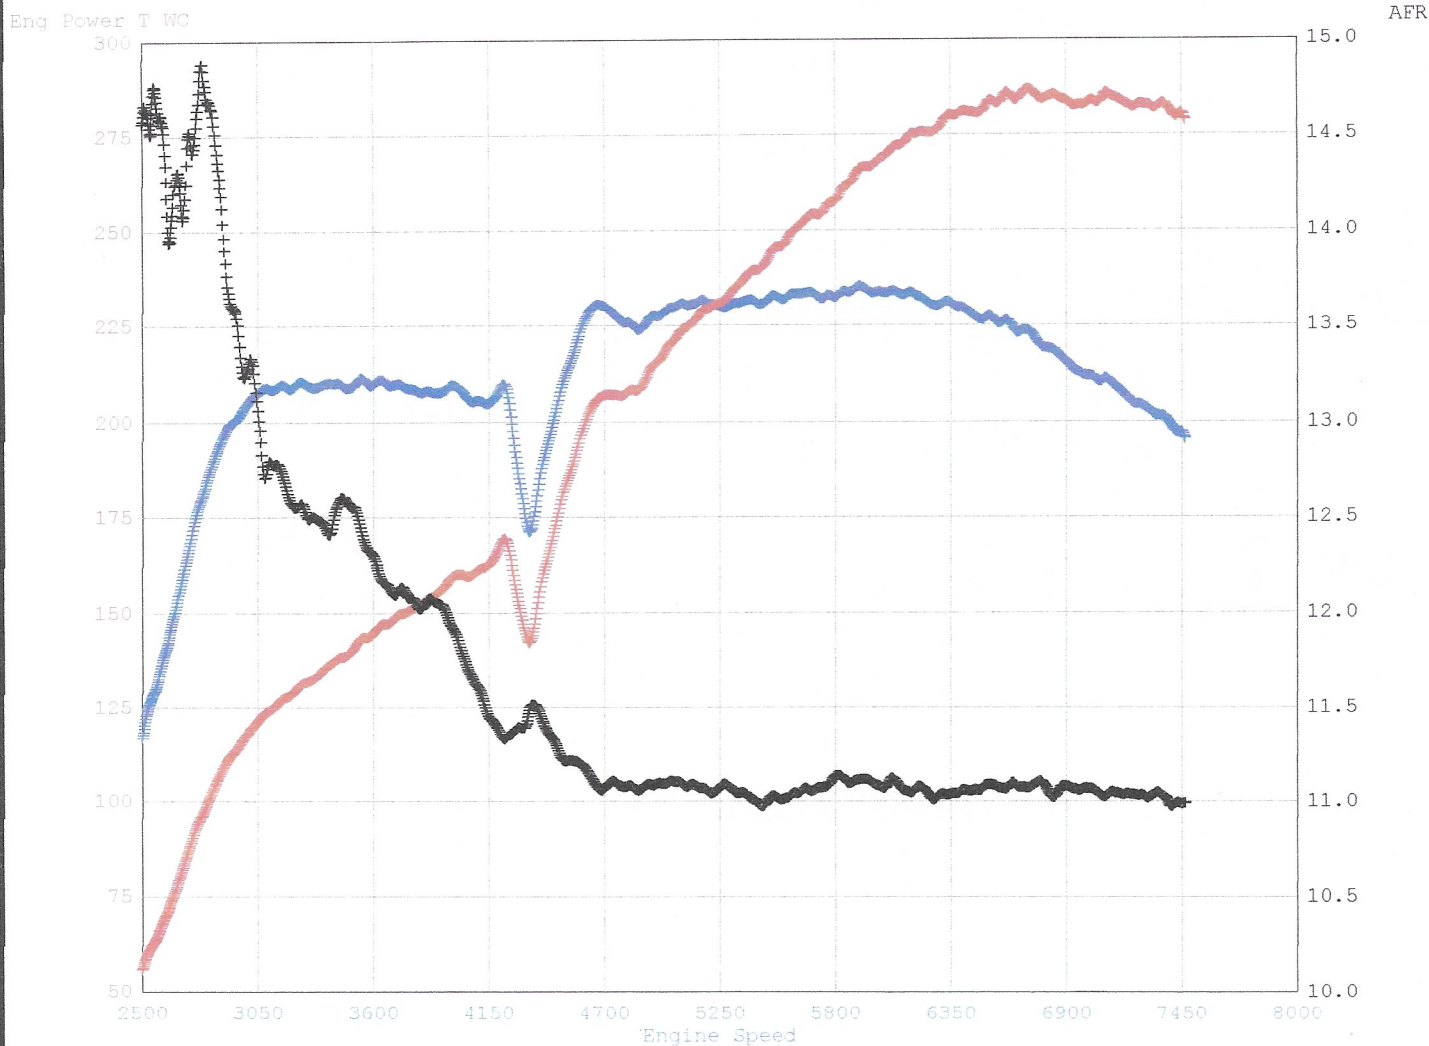

| Run# | License | Owner | Acquired | Test Comments |
|------|---------|---------|----------------|---------------|
| 1 | CJN 202 | Sony, R | 12/19 16:34:53 | |
| 2 | | | | |
| 3 | | | | |

| Channel / Run | Min | | | Max | | | Avg | | |
|-------------------------|------|---|---|------|---|---|------|---|---|
| | 1 | 2 | 3 | 1 | 2 | 3 | 1 | 2 | 3 |
| Eng Torque T WC (Ft-Lb) | 116 | | | 235 | | | 210 | | |
| Eng Power T WC (HP) | 55 | | | 287 | | | 202 | | |
| AFR (Ratio) | 11.0 | | | 14.9 | | | 11.8 | | |