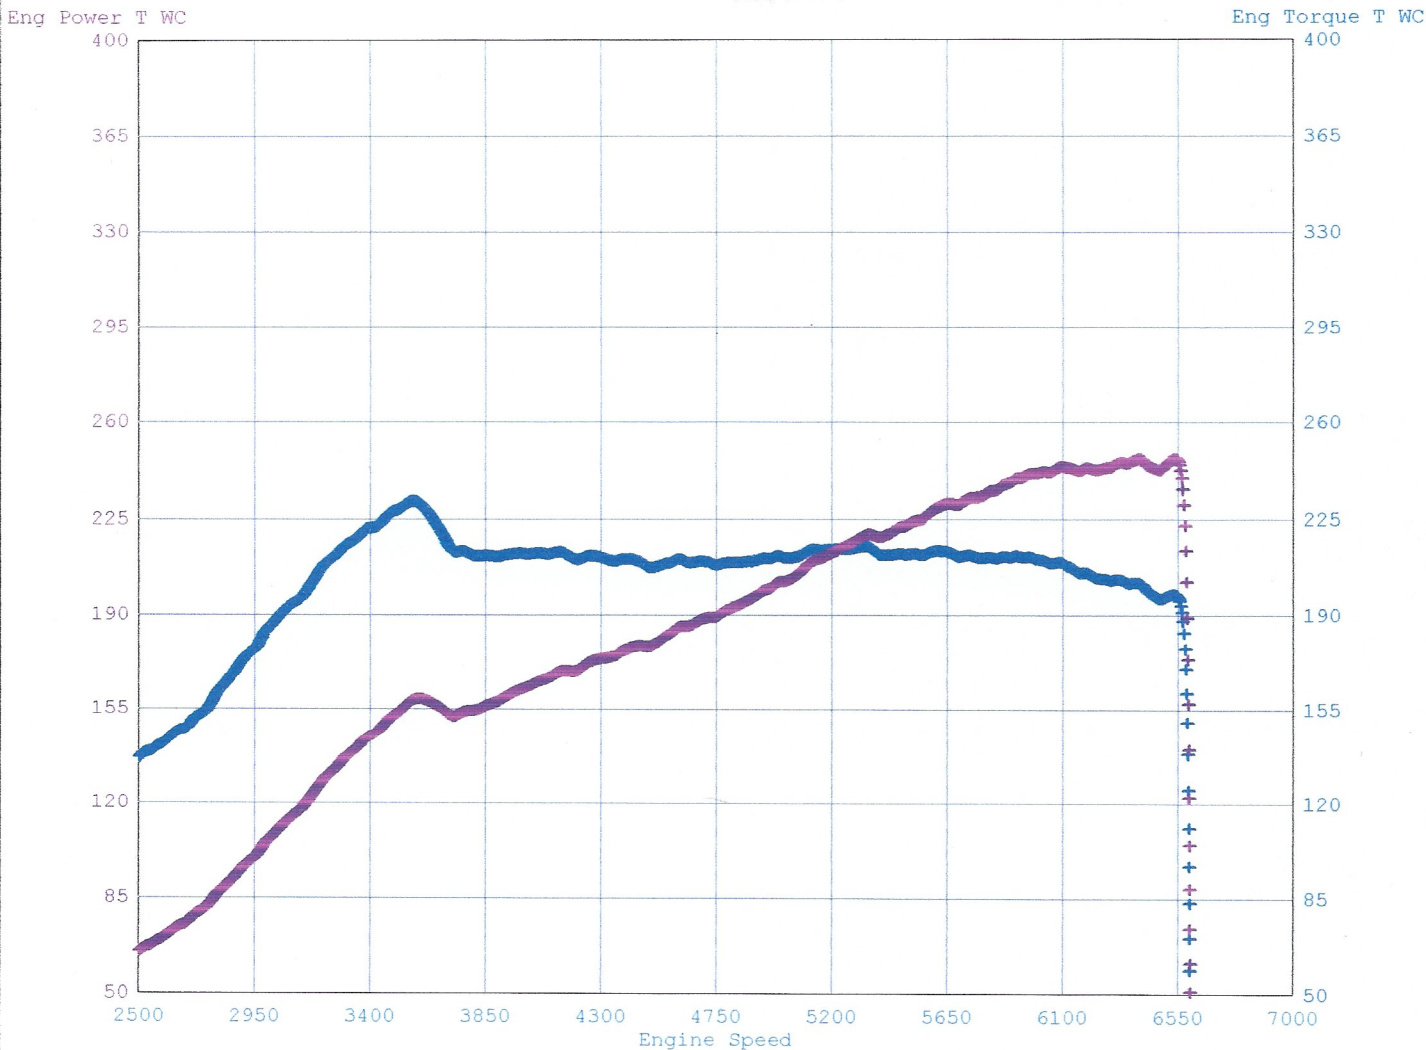

Date Printed : 2017/08/12 Filter Mode : FIR
Time Printed : 17:29:40 Filter Value : 6

| Run# | License | Owner | Acquired | Test Comments |
|------|----------|---------|----------------|---------------|
| 1 | FVS 0364 | Sony, R | 08/10 16:37:37 | |
| 2 | | | | |
| 3 | | | | |