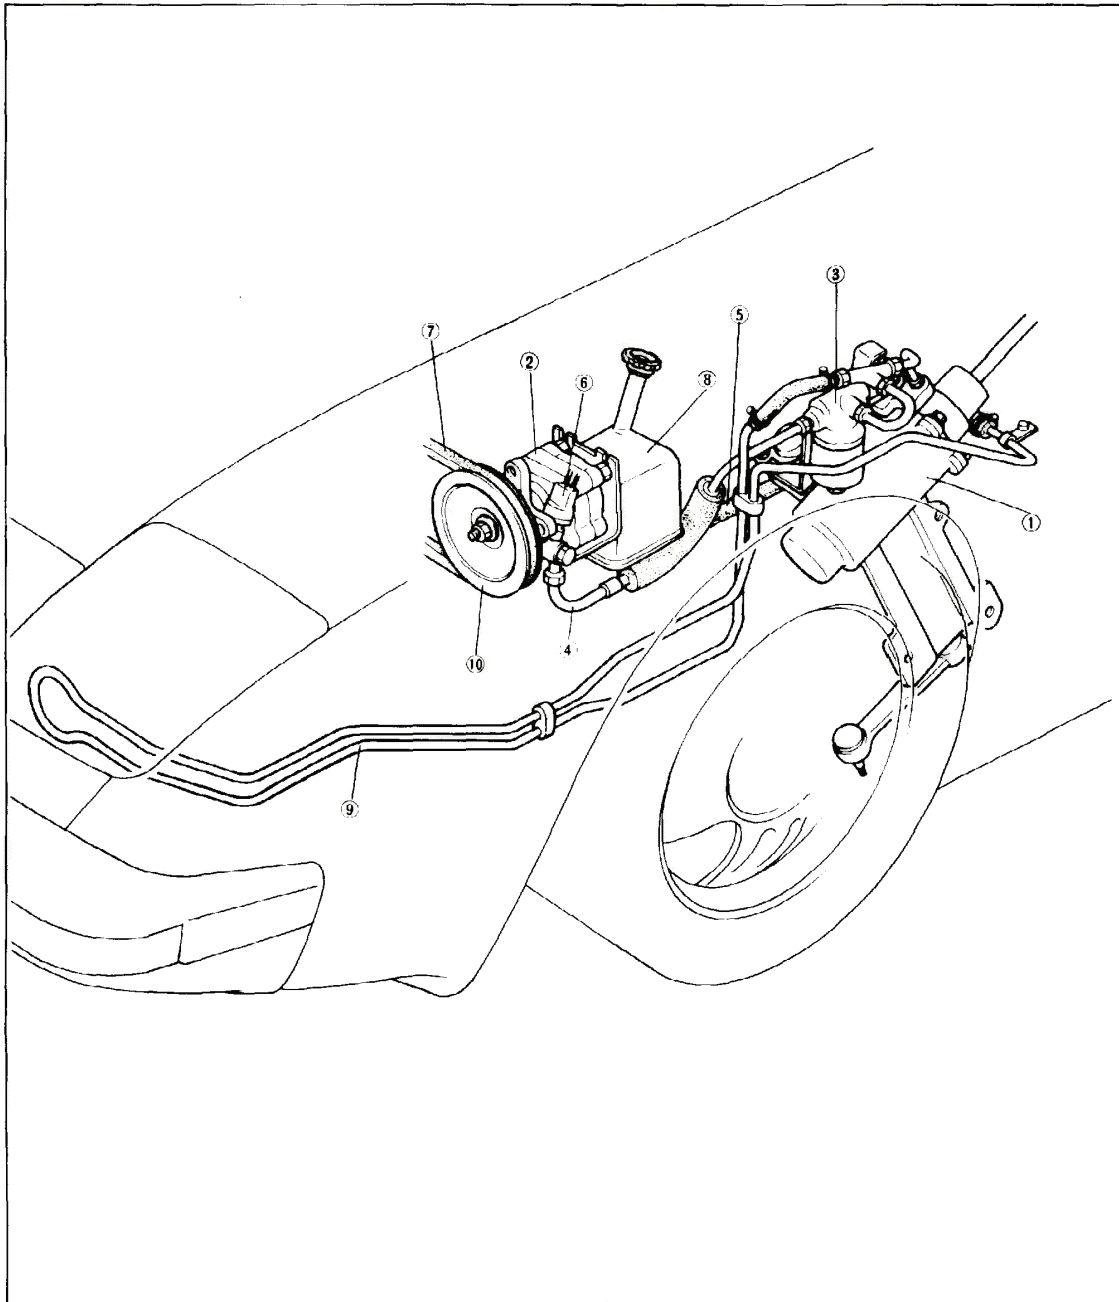

OUTLINE

STRUCTURAL VIEW

47U10B-002

- | | |
|-----------------|-----------------------|
| 1 Steering gear | 6 Oil pressure switch |
| 2 Oil pump | 7 Drive belt |
| 3 Control valve | 8 Oil tank |
| 4 Pressure hose | 9 Oil cooler pipe |
| 5 Return hose | 10 Pulley |