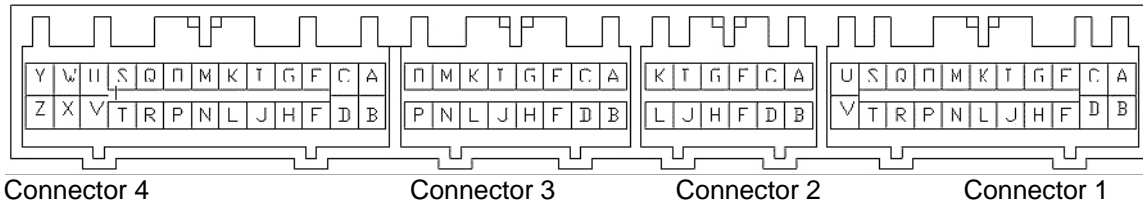

#### Connector 1

Pin #	Name	Signal Type
1M	Vehicle Speed Sensor	Speed
1O	MAP Sensor	Analog
1S	Brake Switch	Analog

#### Connector 2

Pin #	Name	Signal Type
2B	Tachometer output	RPM

#### Connector 4

Pin #	Name	Signal Type
4A	Power Ground	Ground