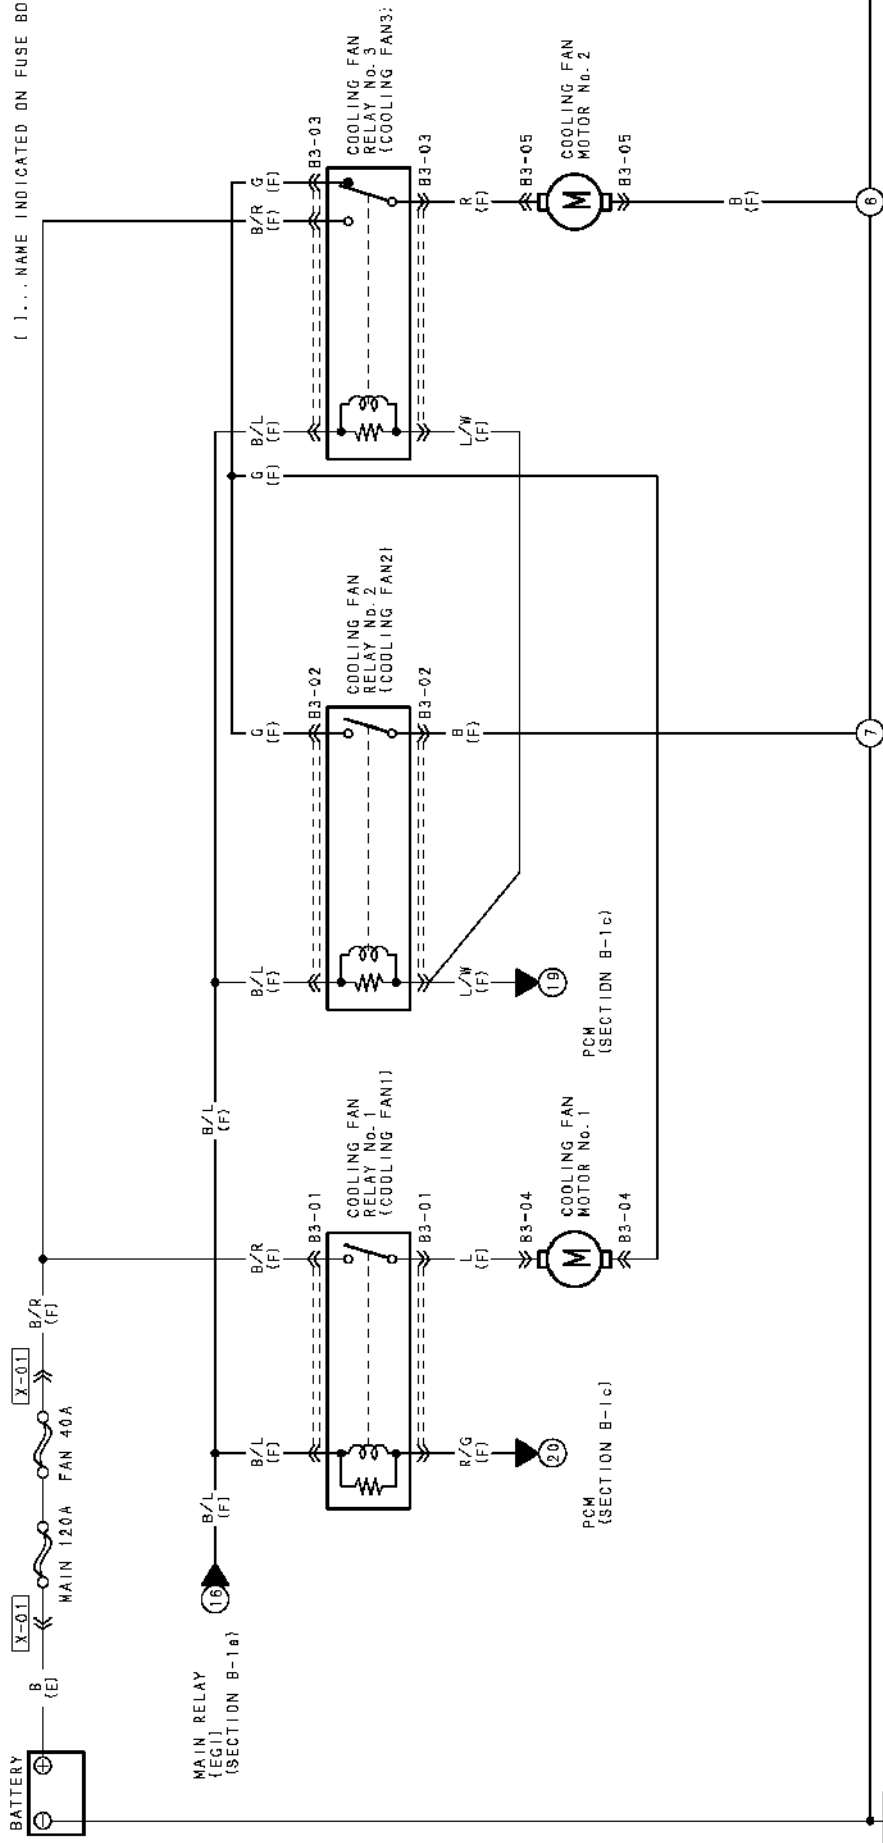

[. . . NAME INDICATED ON FUSE BOX COVER

<p>B3-01 COOLING FAN RELAY No. 1 (COOLING FAN1) (F)</p> <p>NOTE: THIS IS THE CONNECTOR AS SEEN FROM THE FRONT SIDE.</p>	<p>B3-02 COOLING FAN RELAY No. 2 (COOLING FAN2) (F)</p> <p>NOTE: THIS IS THE CONNECTOR AS SEEN FROM THE FRONT SIDE.</p>	<p>B3-03 COOLING FAN RELAY No. 3 (COOLING FAN3) (F)</p> <p>NOTE: THIS IS THE CONNECTOR AS SEEN FROM THE FRONT SIDE.</p>	<p>B3-04 COOLING FAN MOTOR No. 1 (F)</p>	<p>B3-05 COOLING FAN MOTOR No. 2 (F)</p>
---	---	---	--	--