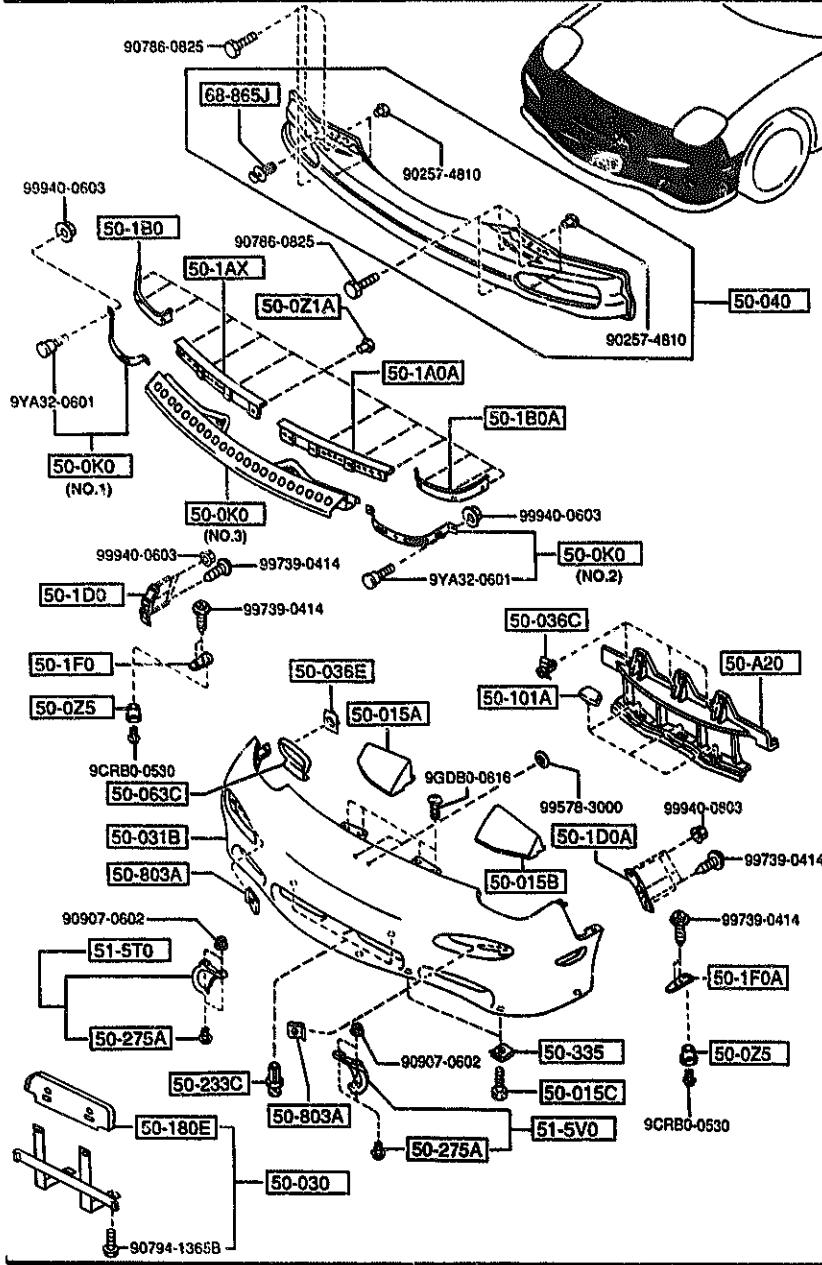

5000 -1 FRONT BUMPER

5000 FRONT BUMPER

PAF NO.	QTY	MODEL/RESTRICTION	MODEL/RESTRICTION	MODEL/RESTRICTION	FROM-TO
50-A20		GUIDE, AIR			
FD01-50-A21	1				
50-0K0		RETAINER, FASCIA			
FD01-50-0KXA	1	(ILLUST. NO.1)			
FD01-50-0K0A	1	(ILLUST. NO.2)			
FD01-50-0K1B	1	(ILLUST. NO.3)			
50-0Z1A		RIVET, BLIND			
BR70-50-0Z1	13				
50-0Z5		GROMMET, SCREW			
FD01-50-0Z5	2				
50-015A		SPACER			
FD01-50-CR0	1				
50-015B		SPACER			
FD01-50-CS0	1				
50-015C		BOLT			
BR70-50-0Z2	4				
50-030		HOLDER, NO. PLATE			
FD01-50-170B	1				
50-031B		FACE, FRONT BUMPER			
FD01-50-031C	1	PAINT TO MATCH			
50-036C		FASTENER			
BF67-50-033	3				
50-036E		CLIP			
GJ21-50-049	2	((MT))>(NOR. SUSP.)			
50-040		REINFORCEMENT, BUMPER			
FD01-50-070B	1				
50-063C		COVER(R), BUMPER			
FD01-51-365	1	((MT))>(NOR. SUSP.)			

AUFA05

CAT. AUFA05-03

1995-03