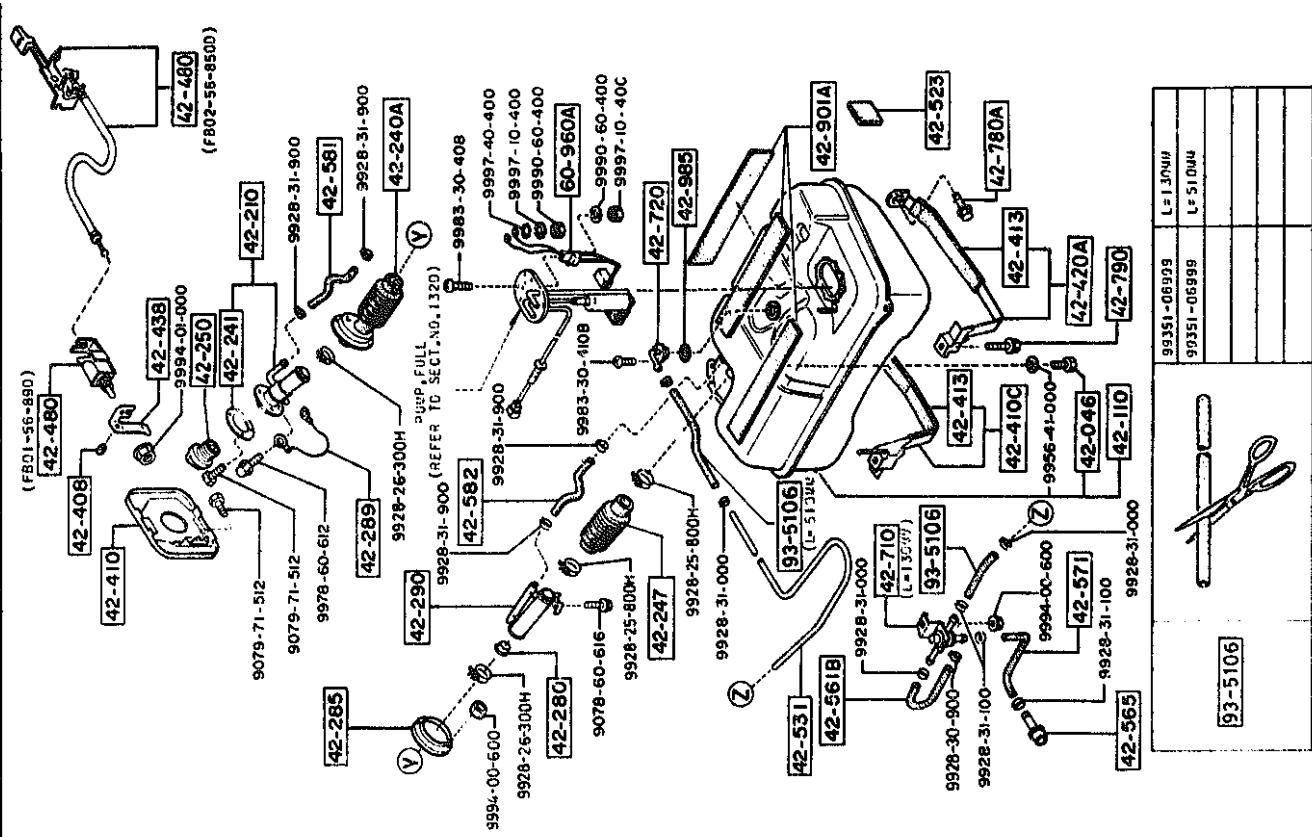

4200 -2 FUEL TANK

PART NO.	QTY	MODEL/RESTRICTION	MODEL/RESTRICTION	MODEL/RESTRICTION	FROM-TO
42-410C FB71-42-710	1	BAND(R), TANK FIX.			
42-413 FB71-42-715	2	SHEET.			
42-420A FC01-42-720	1	BAND(L), TANK FIX.			
42-438 FB01-42-451C	1	SPRING, LIFT			
42-480 FB02-56-850D	1	OPENER, FILLER LID			
42-523 FB01-56-890	1	PAD, FUEL TANK			
42-531 8531-42-762A	1	PIPE, EVAPORATION			
42-561B FB01-42-531B	1	HOSE, EVAPOLATION			
42-565 FB01-42-561A	1	PLUG, DRAIN-VENT. NOS E			
42-571 FB01-42-565	1	HOSE, VENT			
42-581 FB01-42-562	1	HOSE, BREATHER			
42-582 FB01-42-245A	1	HOSE, BREATHER			
42-710 FB01-42-248	1	VALVE, CHECK			
42-910A FB01-42-910A	1				

4200 FUEL TANK

2-F 9