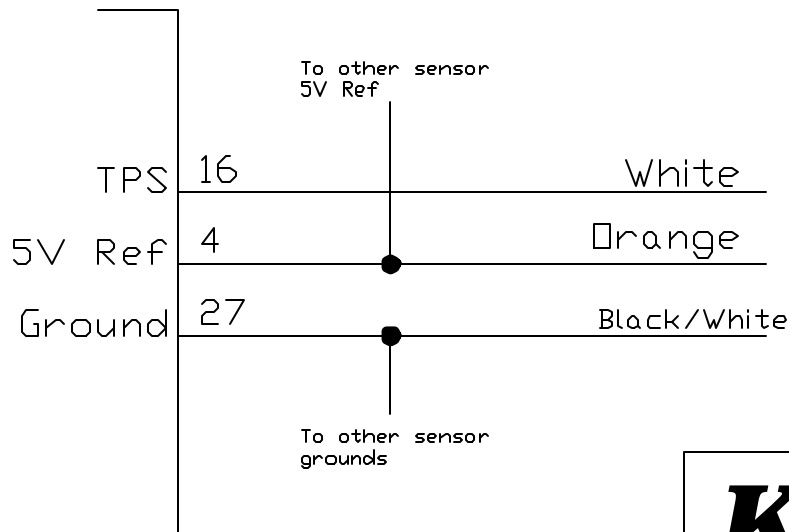

E6K-ECU

Connector B1-43

Harness side [EM]

E11-ECU

**K2RD**

RX7 FD3S 13BREW (93-95) TPS Sensor

DATE 03/24/2003	DRAWN PK	SHEET E6K/E11	DWG NO. TP03
APP	REV		