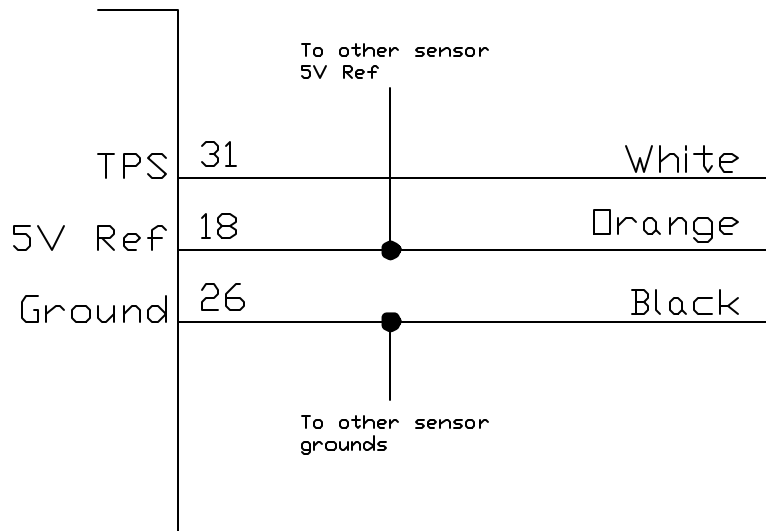

E6K-ECU

Connector B1-43

Harness side [EM]

E11-ECU

**K2RD**

RX7 FD3S 13BREW (93-95) TPS Sensor

DATE 03/24/2003	DRAWN PK	SHEET E6K/E11	DWG NO. TP03
APP	REV		