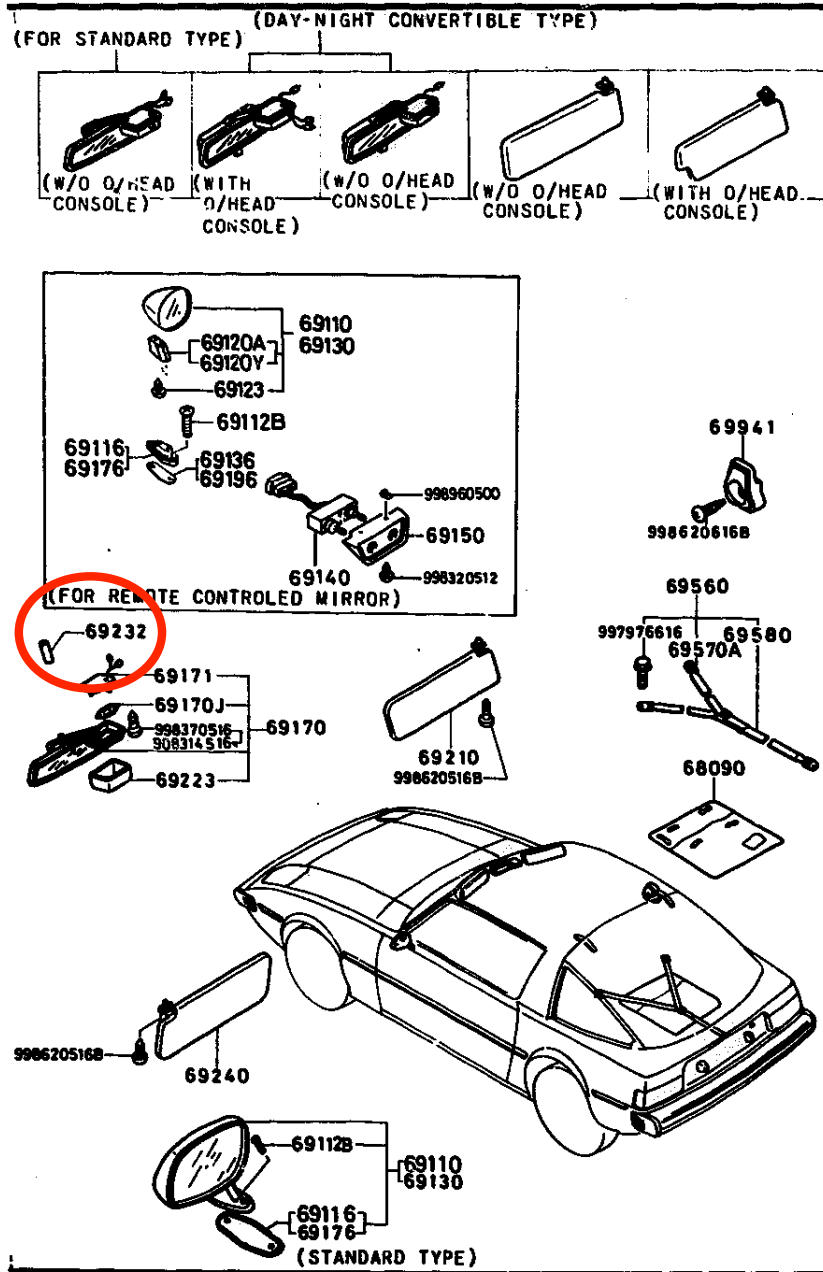

6900A VISOR, ASSIST HANDLE & MIRRORS

6900A-4 VISOR, ASSIST HANDLE & MIRRORS

D-CODE (Key No.)	PART NAME	PART No.	Qty.	MODEL/DESCRIPTION	VIN (Chassis No.)
69210 CONT'D	BROWN (SA22C 606775-)	8872-69-270	88	(SUNROOF ONLY)	
69223	LENS VERRE CRISTAL	8871-69-233	1		SA22C .. 500001 -540410
		8871-69-233A	1		SA22C .. 540411 -541116
		8872-69-233	1		SA22C .. 541117-
69232	STOPPER, RUBBER ARRET C.T.C.	8871-69-232	1		
69240	SUN VISOR(I) PARE-SOLEIL (G) VISERA(I)	8342-69-320	1	80 MODEL STD. ROOF	SA22C .. 568501-
	BLACK		01		
	WINE		15		
	BROWN		73		
		8346-69-320A	1	80 MODEL SUNROOF	SA22C .. 568501-
	BLACK		01		
	WINE		15		
	BROWN (SA22C 568501-606774)		73		
	BROWN (SA22C 606775-)		88		
		8871-69-320	1	(FOR W/ O/HEAD CONSOLE) 79 MODEL STD. ROOF	SA22C .. 500001 -568500
	BLACK		01		
	WINE		15		