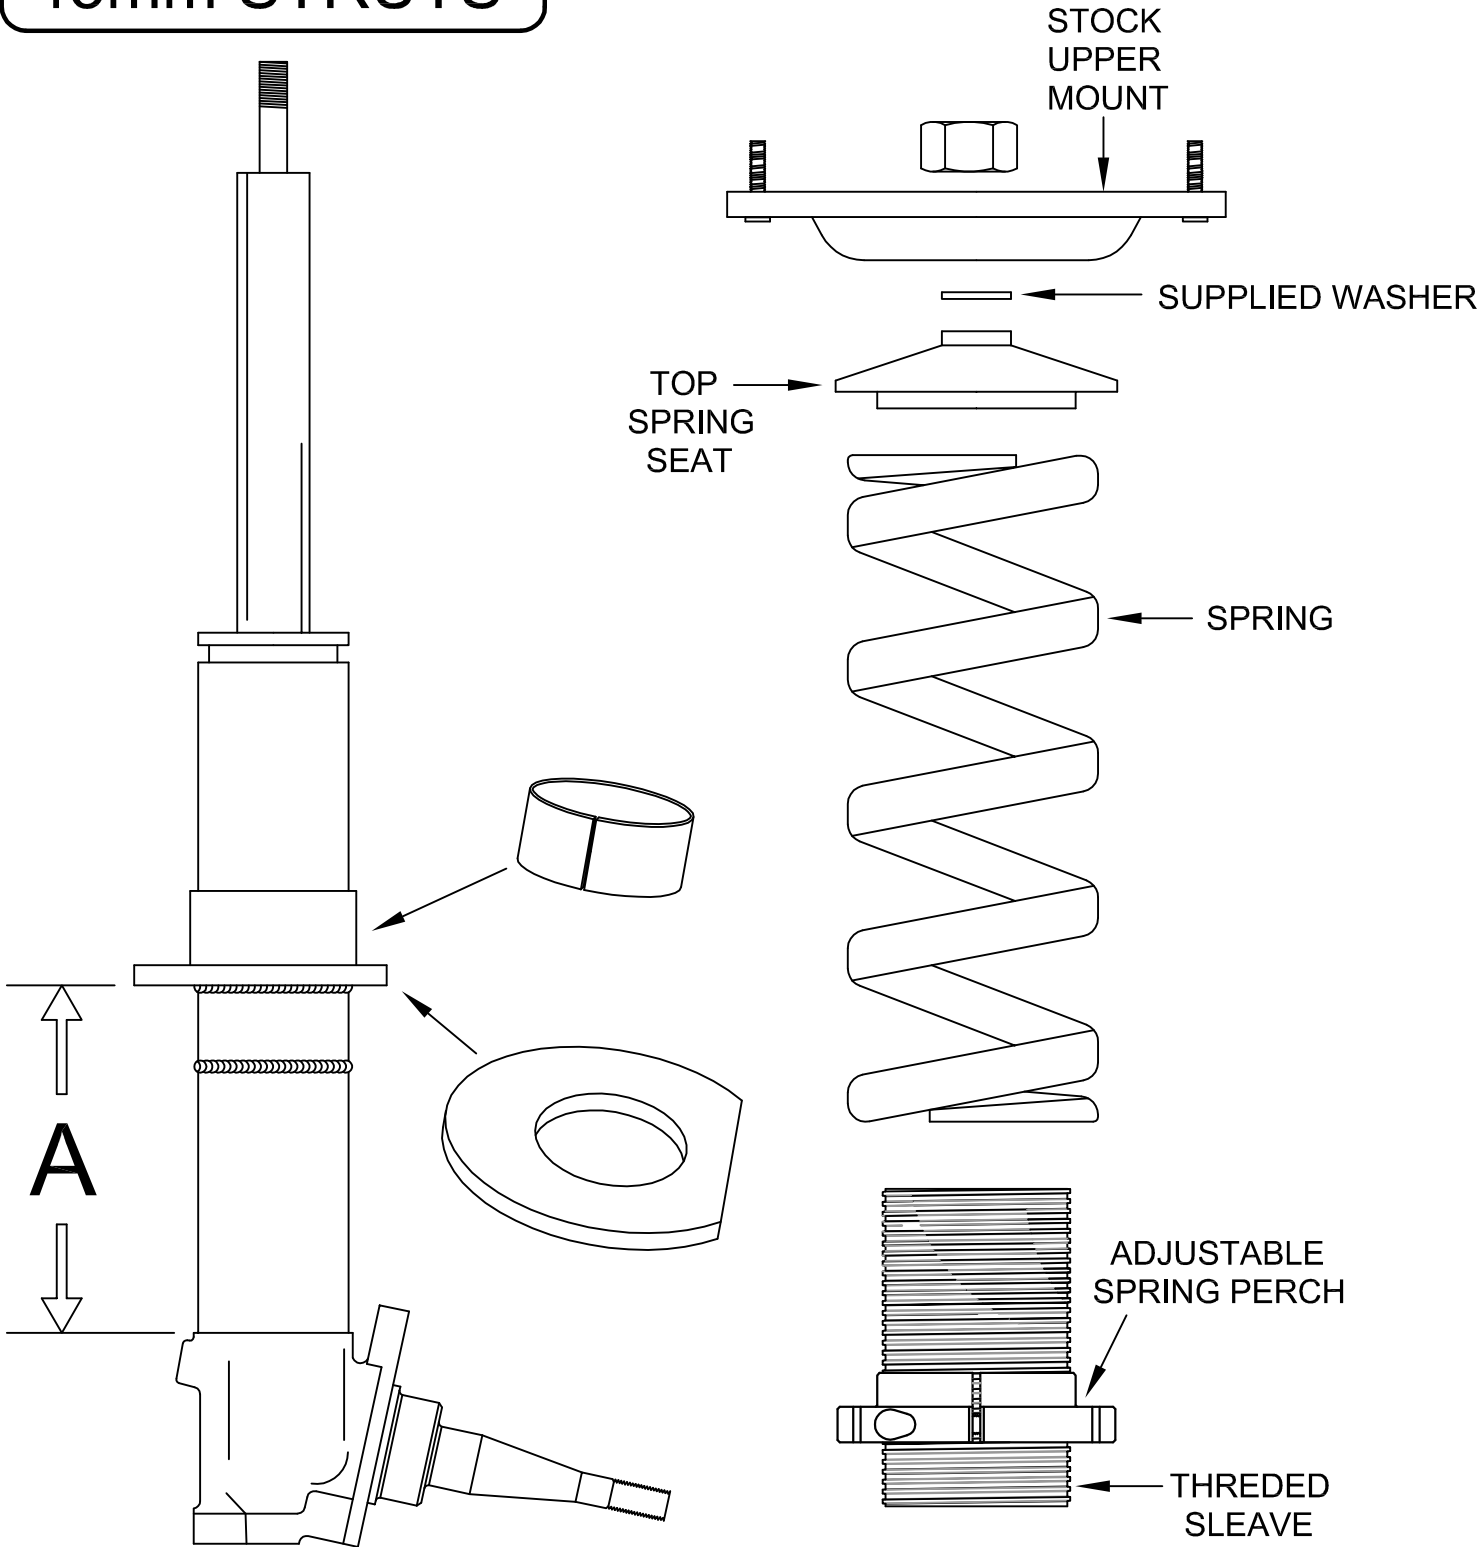

MAZDA RX-7 45mm STRUTS

MODEL	SPRING FREE LENGTH	DIMENSION "A"
MAZDA RX-7	7" OR 8"	6 1/2"

GROUND CONTROL
www.ground-control.com
 3885 Dividend Drive
 Shingle Springs, CA 95682
 (530)677-8600 fax (530)677-9090